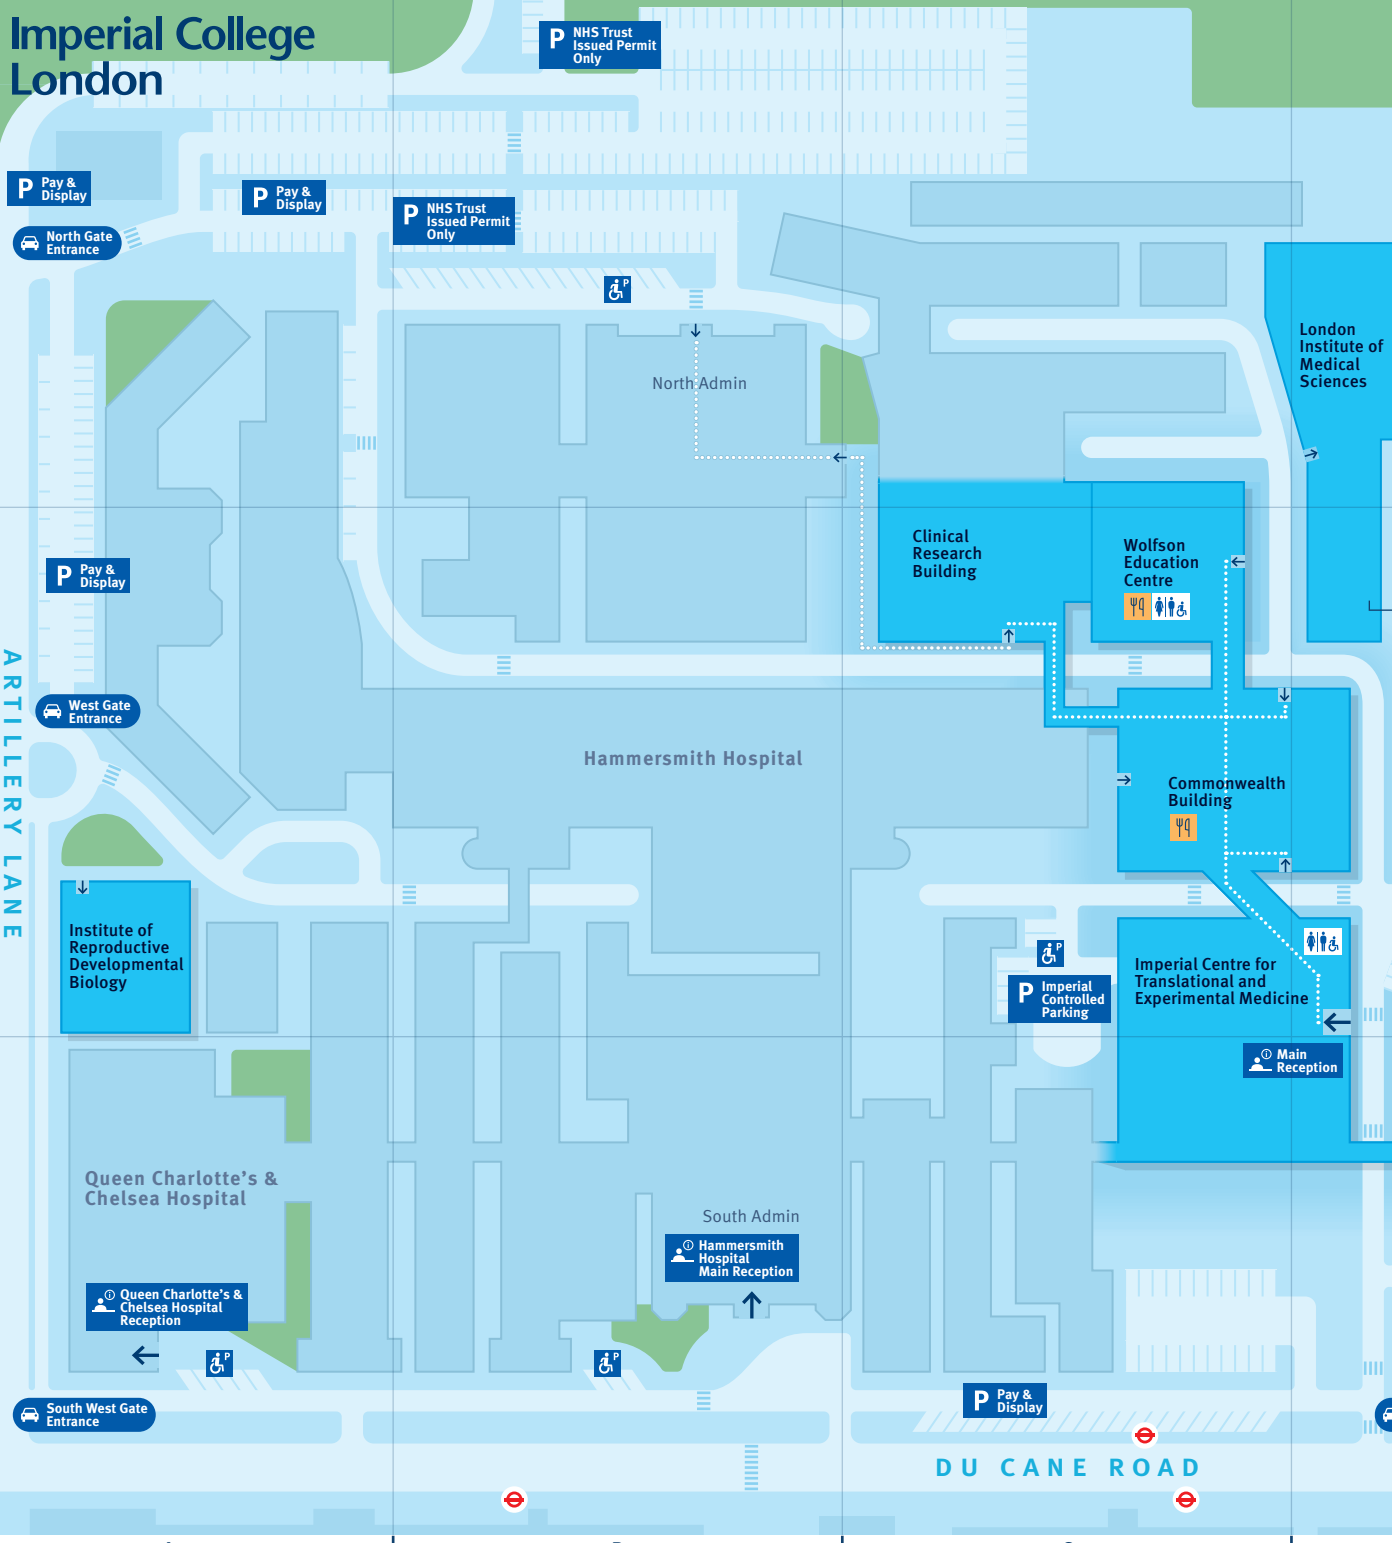

1
2
3
East Acton 10 min walk
←

Buildings

- D3 Burlington Danes
- C2 Clinical Research Building
- C2 Commonwealth Building
- C2 Imperial Centre for Translational and Experimental Medicine
- A2 Institute of Reproductive Developmental Biology
- D1 London Institute of Medical Sciences
- C2 Wolfson Education Centre

 For more information about the accessibility of our buildings search Imperial College London at www.accessible.co.uk

Key

-  Visitor reception
-  Vehicle entrance
-  Accessible parking
-  Parking
-  Food and drink
-  Publicly accessible toilets
-  Internal route
-  Building entrance
-  Underground station
-  Bus stop

150m / 2 min walk

ARTILLERY LANE

DU CANE ROAD

White City 12 min walk
→

A B C D E