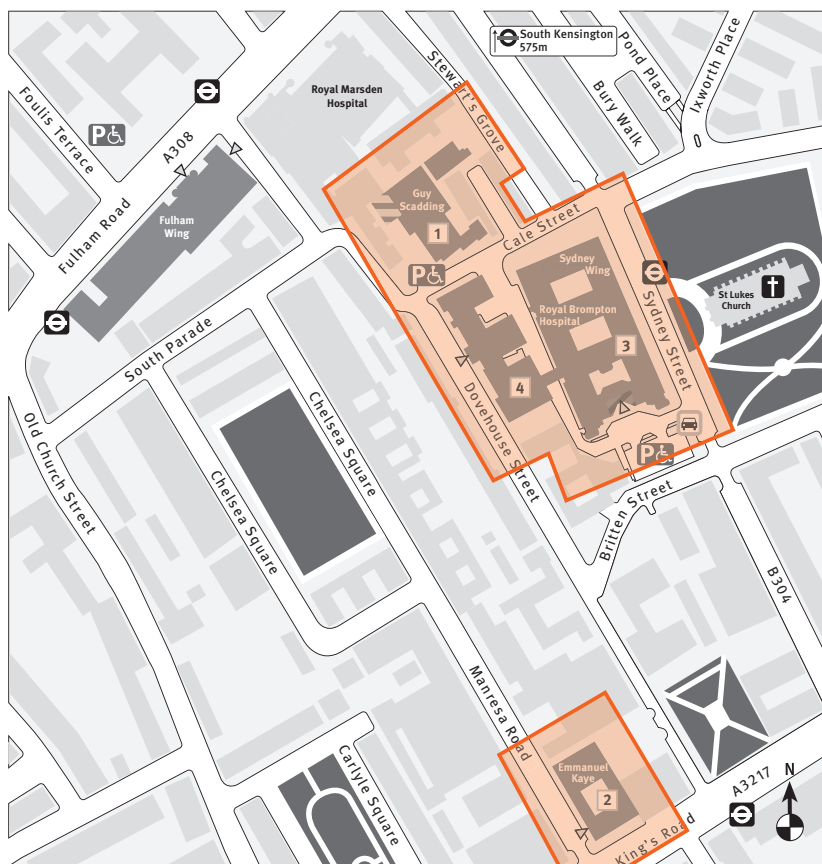

# Royal Brompton Campus

Imperial's new smoke-free policy applies to **College land** and **within 20 metres of College land** for Imperial's community.

Shown below is where Imperial's smoke-free policy applies at the Royal Brompton Campus.