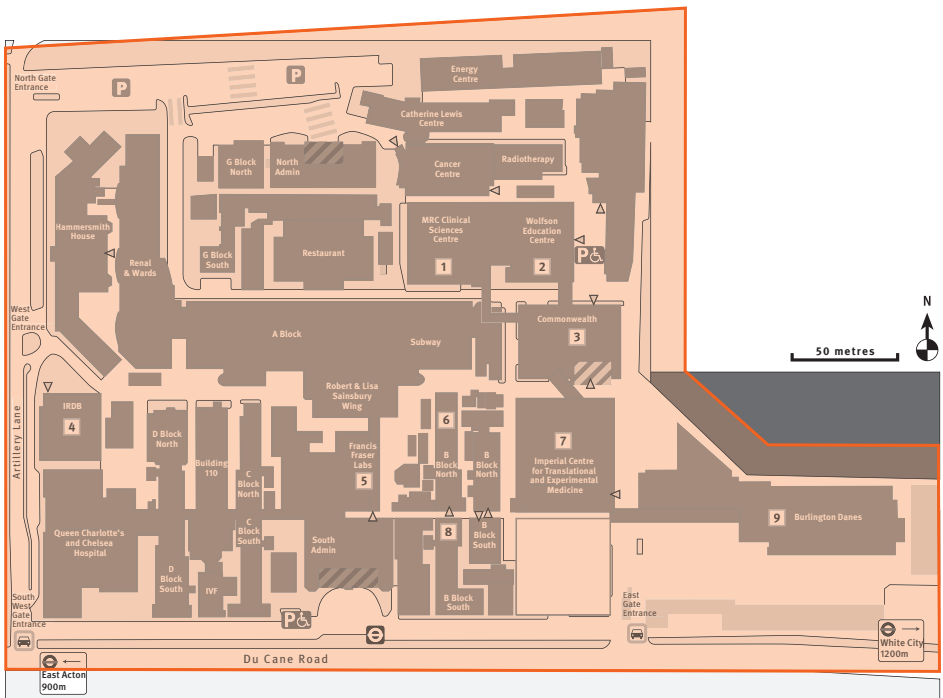

# Hammersmith Campus

Imperial's new smoke-free policy applies to **College land** and **within 20 metres of College land** for Imperial's community.

Shown below is where Imperial's smoke-free policy applies at the Hammersmith Campus.

Smoking is not permitted in these areas

[www.imperial.ac.uk/smoke-free](http://www.imperial.ac.uk/smoke-free)