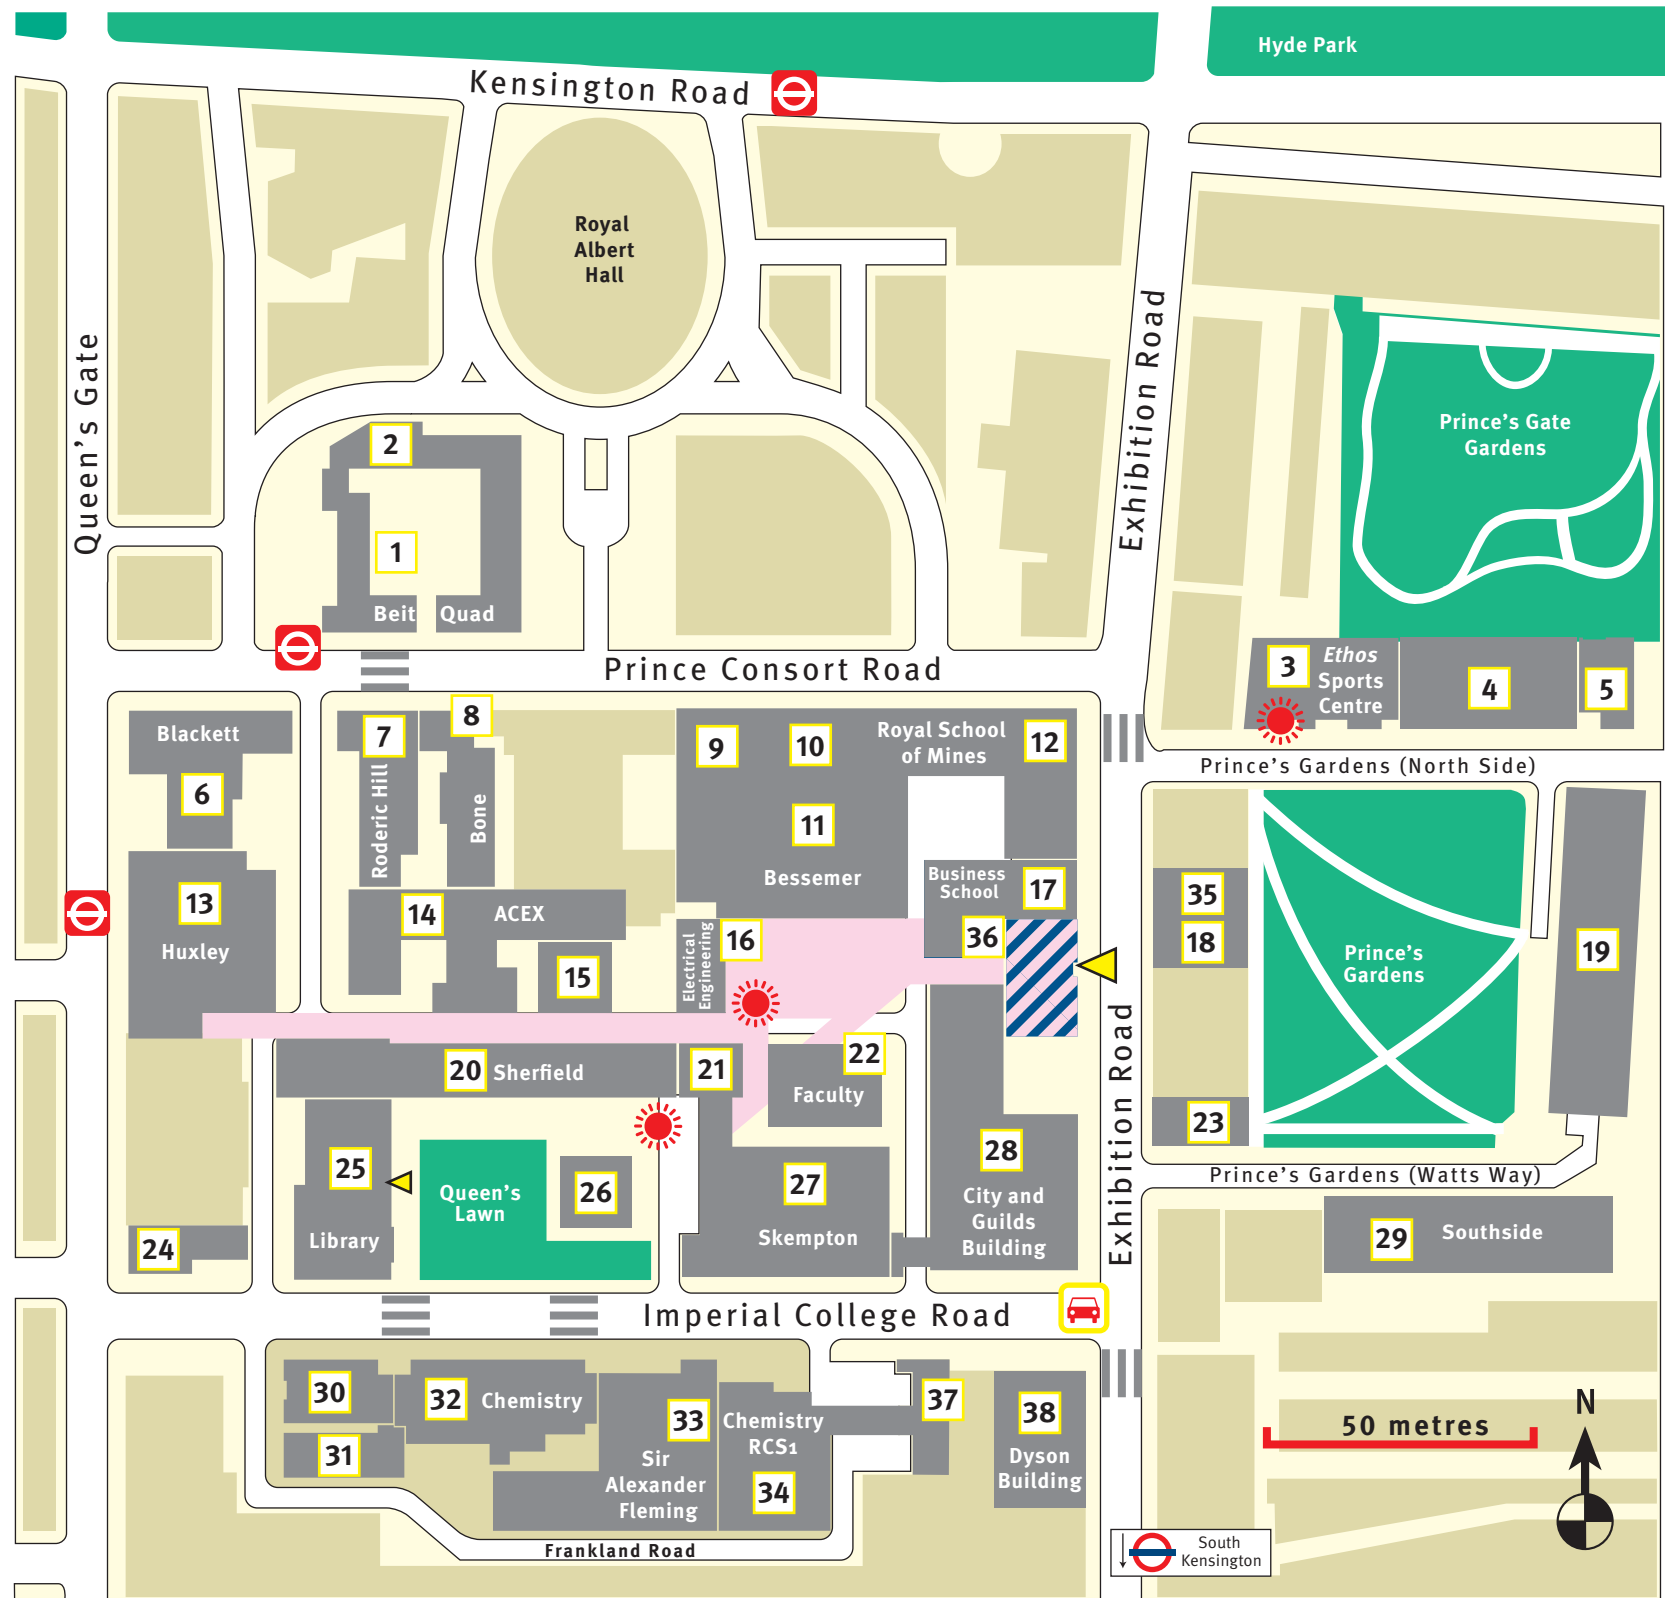

# South Kensington Campus

Main walkway

Main entrance

Buildings where wheelchair access is not possible at this time

South Kensington Underground

Bus stops

Building entrances

Vehicle entrance

Sunscreen dispenser

- 1 Beit Quadrangle
- 2 Imperial College Union
- 3 *Ethos* Sports Centre
- 4 Prince's Gdns, North Side
- 5 Weeks Hall
- 6 Blackett Laboratory
- 7 Roderic Hill Building
- 8 Bone Building
- 9 Royal School of Mines
- 10 Aston Webb
- 11 Bessemer Building

- 12 Goldsmiths Building
- 13 Huxley Building
- 14 ACE Extension
- 15 William Penney Laboratory
- 16 Electrical Engineering
- 17 Business School
- 18 53 Prince's Gate
- 19 Eastside
- 20 Sheffield Building
- 21 Grantham Institute – Climate Change and the Environment
- 22 Faculty Building
- 23 58 Prince's Gate
- 24 170 Queen's Gate
- 25 Central Library
- 26 Queen's Tower
- 27 Skempton Building
- 28 City and Guilds Building
- 29 Southside

- 30 Sir Ernst Chain Building – Wolfson Laboratories
- 31 Flowers Building
- 32 Chemistry Building
- 33 Sir Alexander Fleming Building
- 34 Chemistry RCS1
- 35 52 Prince's Gate
- 36 Alumni Visitor Centre
- 37 Observatory Building
- 38 Dyson Building of Design Engineering