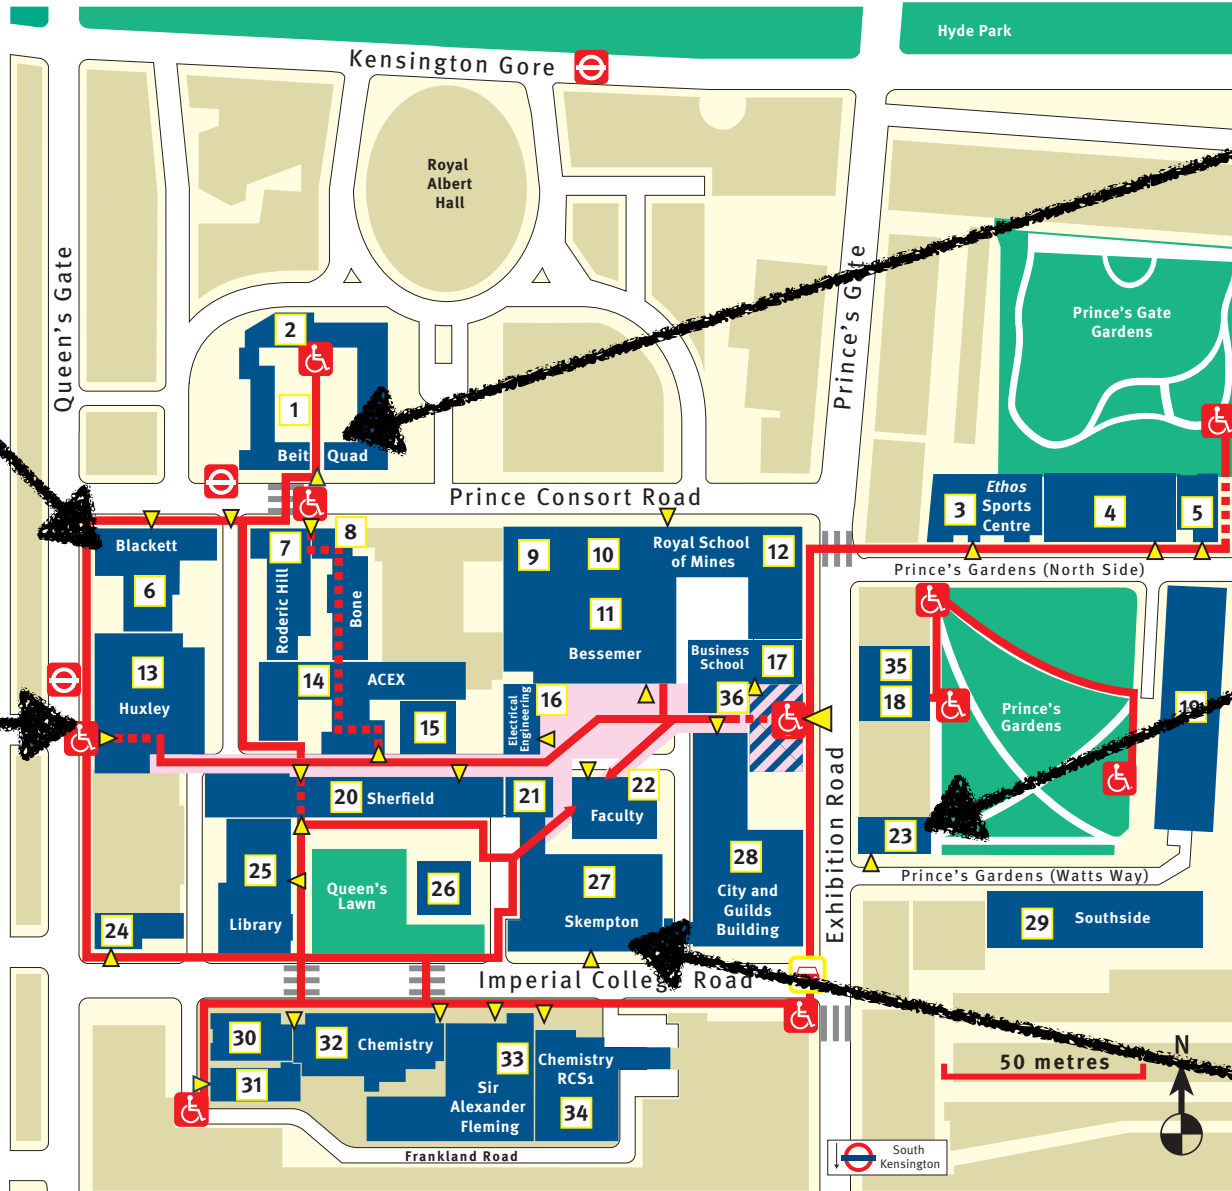

11.30 Coffee

11.45 Hands-on

2.00 Generalised linear models, and Messenger fields – Andrew Jaffe

3.00 Hands-on

3.30 Coffee

4.00 Model comparison – Elena Sellentin

5.00 End of session

6.00 Barbecue. 58 Prince's Gate.

2.00 Bayesian Hierarchical Models – Alan Heavens

2.30 Hands on

3.45 Workshop Summary

4.00 End of workshop

Course Team

← Alan Heavens

Andrew Jaffe →

Daniel Mortlock

← Jonathan Pritchard

Elena Sellentin

← Roberto Trotta
Louise Hayward

Drinks reception.
Blackett
Level 8
common
room

We are here.
Clare LT,
Huxley
Building

Accommodation:
Beit Hall

Barbecue
Wednesday 6 p.m.
58 Princes Gate

Skempton
Building
LT201. Tuesday