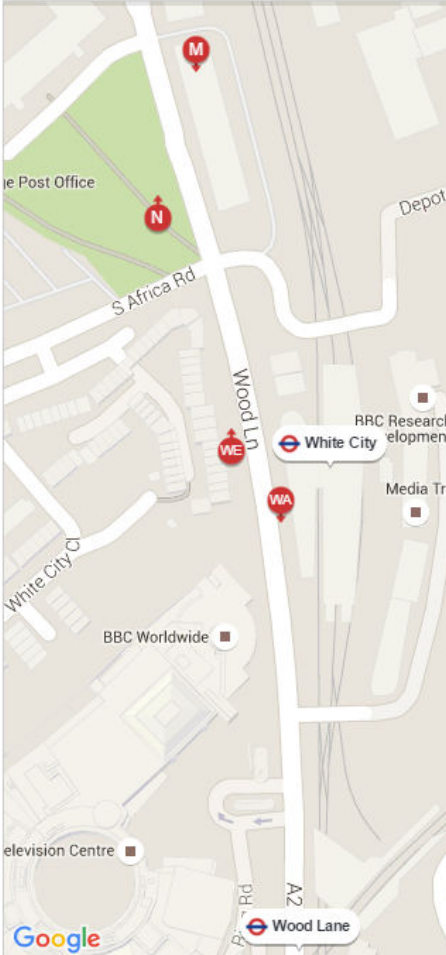

Travelling by bus:

Buses that run nearby are the **72, 95, 220, 272** and **283**.

Bus stop N (Westway) and bus stops WE and WA (White City Station) are the closest bus stops to Stadium House.

Stadium House, 68 Wood Ln, White

Showing all results near Stadium House, 68 Wood Ln, White

- **N Westway**
  72 95 220 272 283
- **M South Africa Road**
  72 95 220 272
- **White City Underground Station**
  Central
- **WA White City Station**
  72 95 220 228 272
- **WE White City Station**
  72 95 220 228 272
- **BBC White City, White City**
  26 bikes available 10 spaces
- **Wood Lane Underground Station**
  Circle
  Hammersmith & City

closest bus stops to Stadium House.