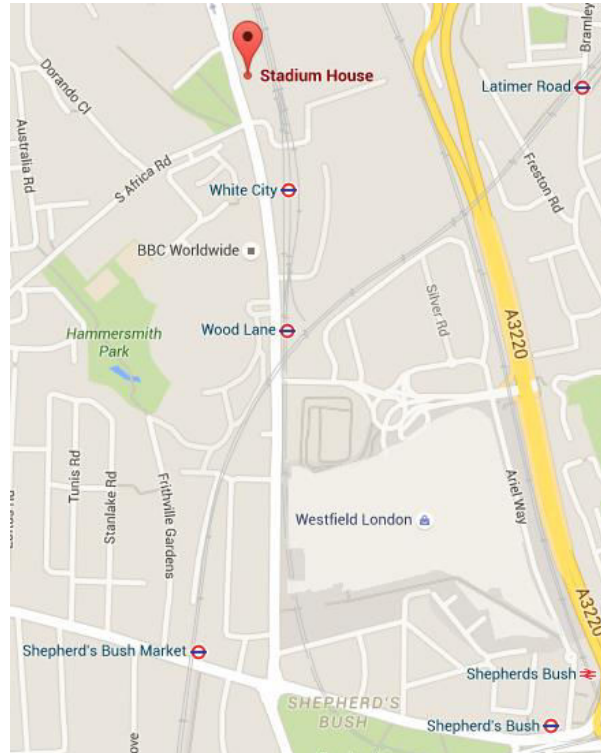

### Travelling by Underground

The nearest tube stations to Stadium House are:

- **White City** (2 minute walk)  
Central line
- **Wood Lane** (5 minute walk)  
Hammersmith & City and Circle lines.
- **Shepherd's Bush** (20 minute walk)  
Central and Overground lines.

**Travelling from Wood Lane station:** Turn right out of the station and keeping walking along this road (Wood Lane, A129) in that direction (north). It takes approximately 5 minutes to walk to Stadium House – you will pass White City tube station along the way.

Travelling from White City station: Turn right out of the station and keep walking along Wood Lane – it is roughly a 2-3 minute walk to Stadium House.

Keep walking up the same side of the road, crossing Depot Road at the traffic lights

closest bus stops to Stadium House.