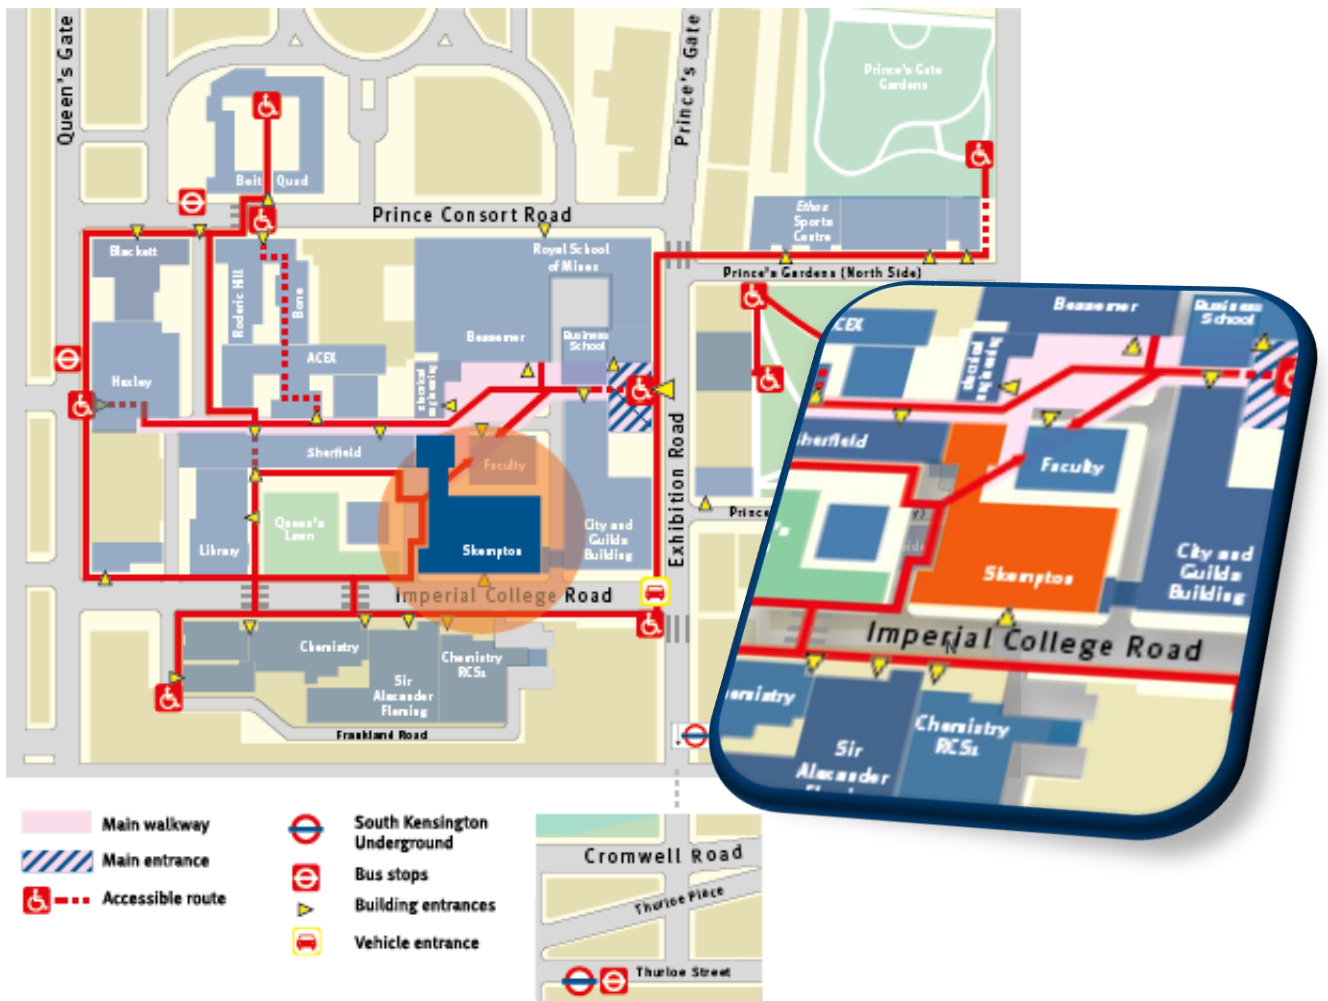

SKEM 301

Building:

Skempton Building

Floor Number:

3

Directions:

From Imperial College Road: Enter the building through the main entrance and take the stairs to level 3 or alternatively, use the lift. At the top of the stairs turn right and walk to the left of the lifts. Head through the double doors and along the corridor. Room 301 is on your left.

SKEM 307

Building:

Skempton Building

Floor Number:

3

Directions:

From Imperial College Road: Enter the building through the main entrance and take the stairs to level 3 or alternatively, use the lift. At the top of the stairs turn right and walk to the left of the lifts. Head through the double doors and along the corridor. Room 307 is on your left.