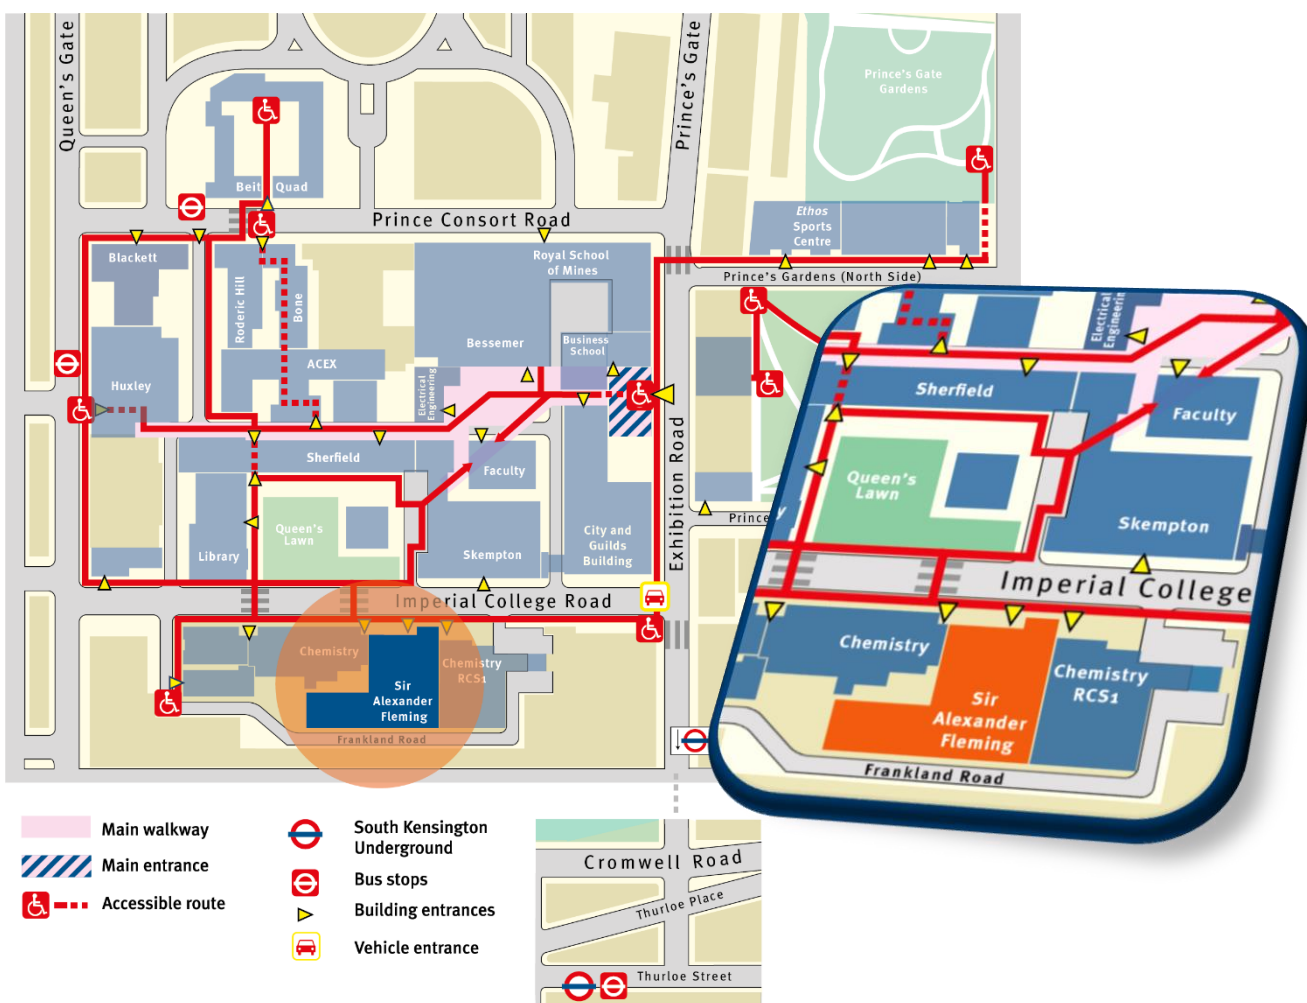

SAFB G16

Building:

Sir Alexander Fleming Building

Floor Number:

1

Directions:

From Imperial College Road: Enter the building through the main entrance and walk straight ahead and up the stairs to the level 1 mezzanine. G16 is the second lecture theatre on your left at the end of the level 1 concourse.

SAFB G27-29

Building:

Sir Alexander Fleming Building

Floor Number:

Ground floor

Directions:

From Imperial College Road: Enter the building through the main entrance and walk straight ahead to the back of the ground floor. When you come to room G62, turn right and walk straight ahead. Keep walking past the lifts and follow the signs to 'Computing Teaching Labs/ICT Support'. There is a swipe access door leading to rooms G27, G28 and G29.