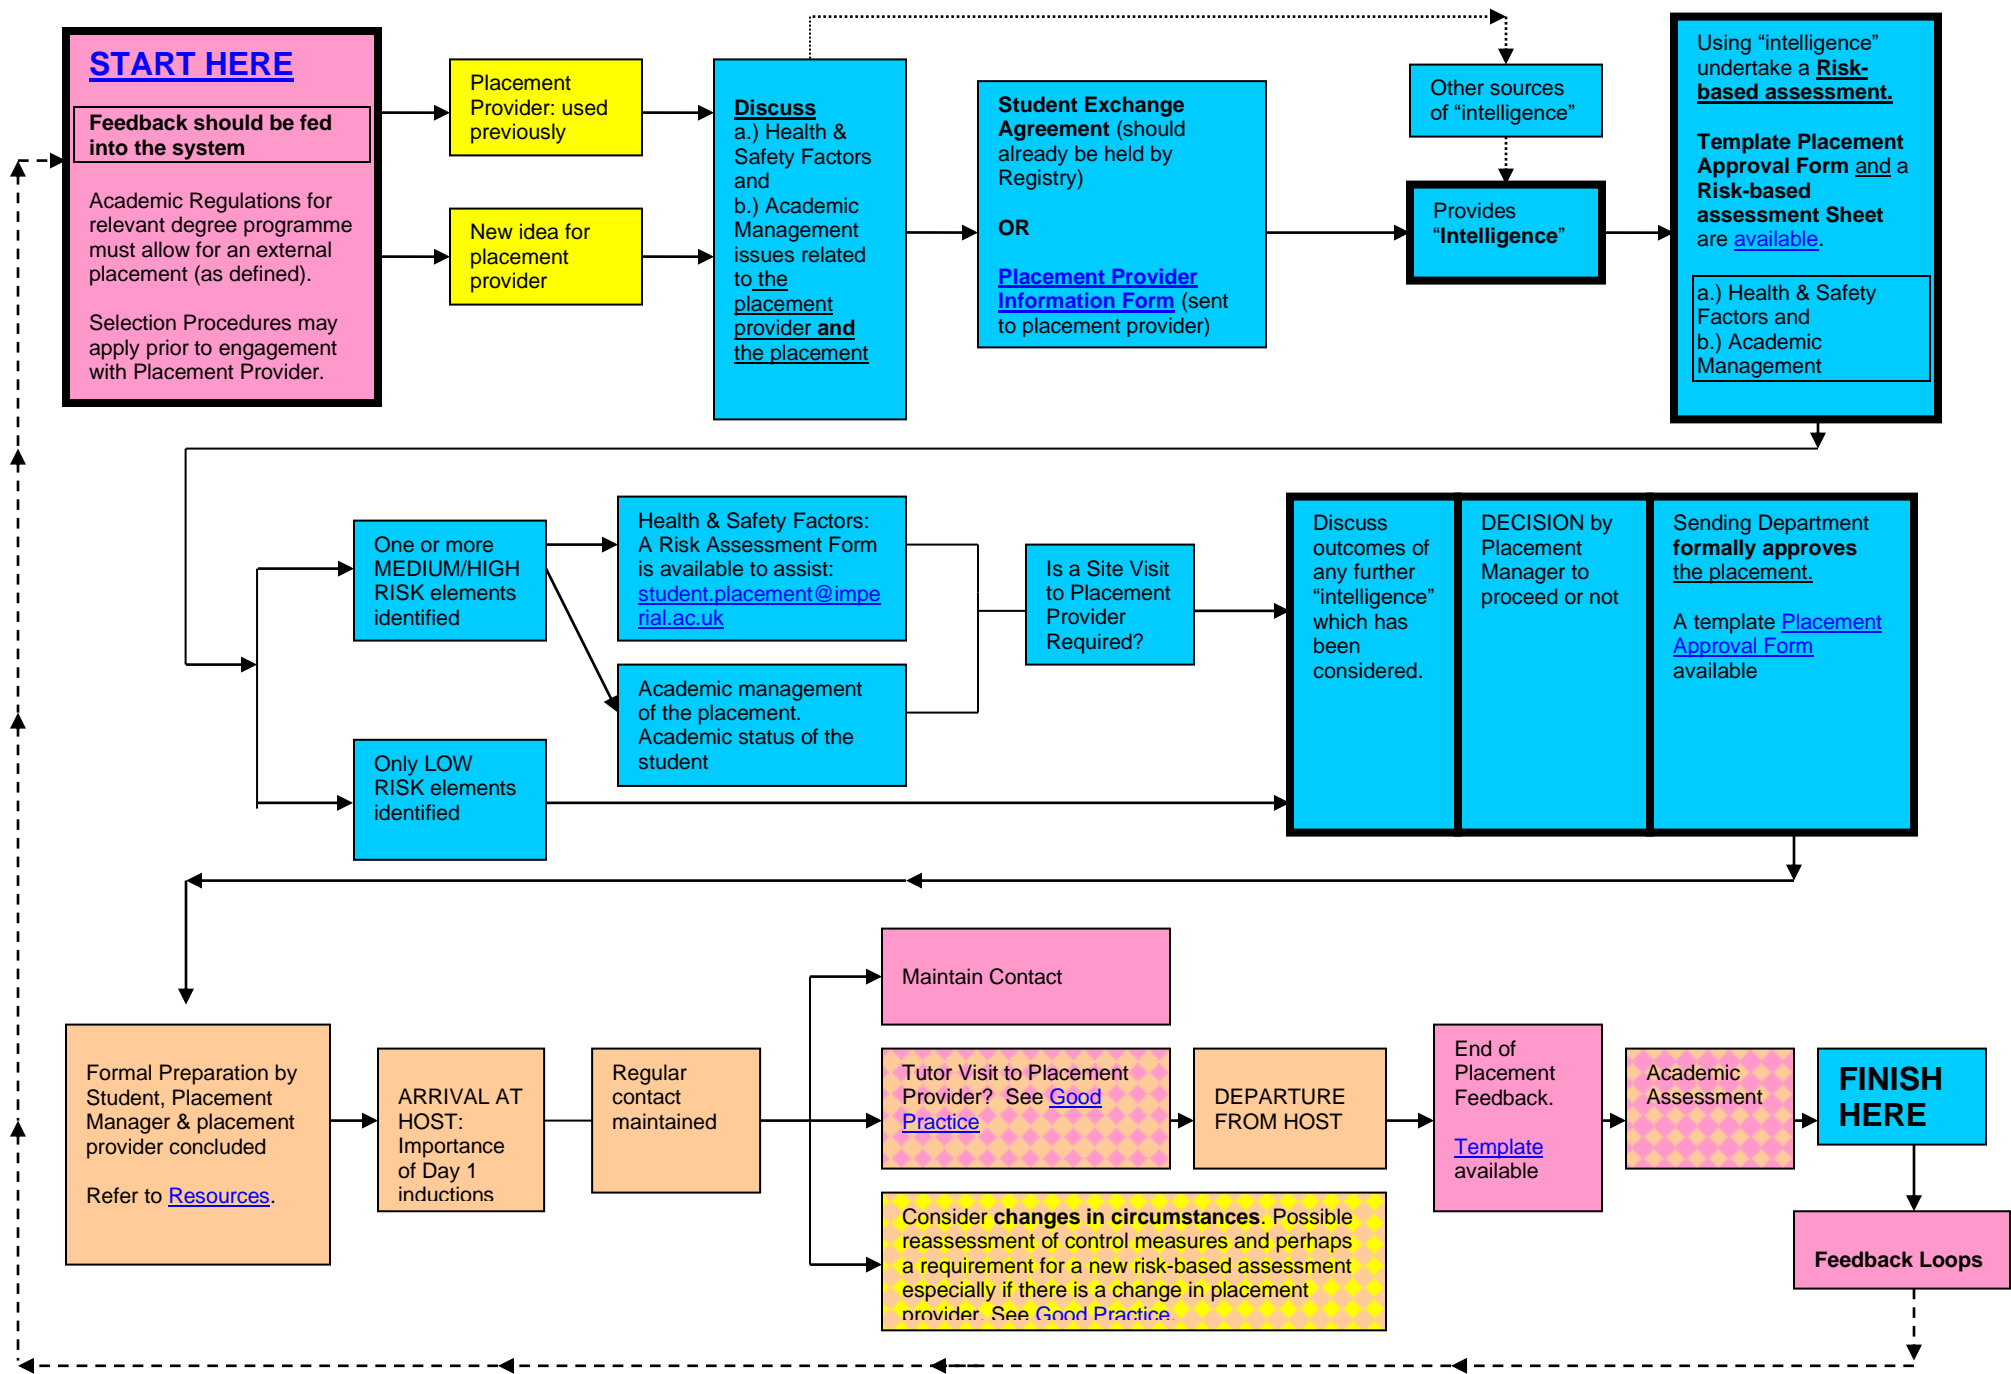

Imperial College London (2023): Flow diagrams for good practice placement management (macro and micro levels)
(integral to the good practice for external UG and PGT curriculum-based placements, PGR placements & undergraduate extra ECTS placements)