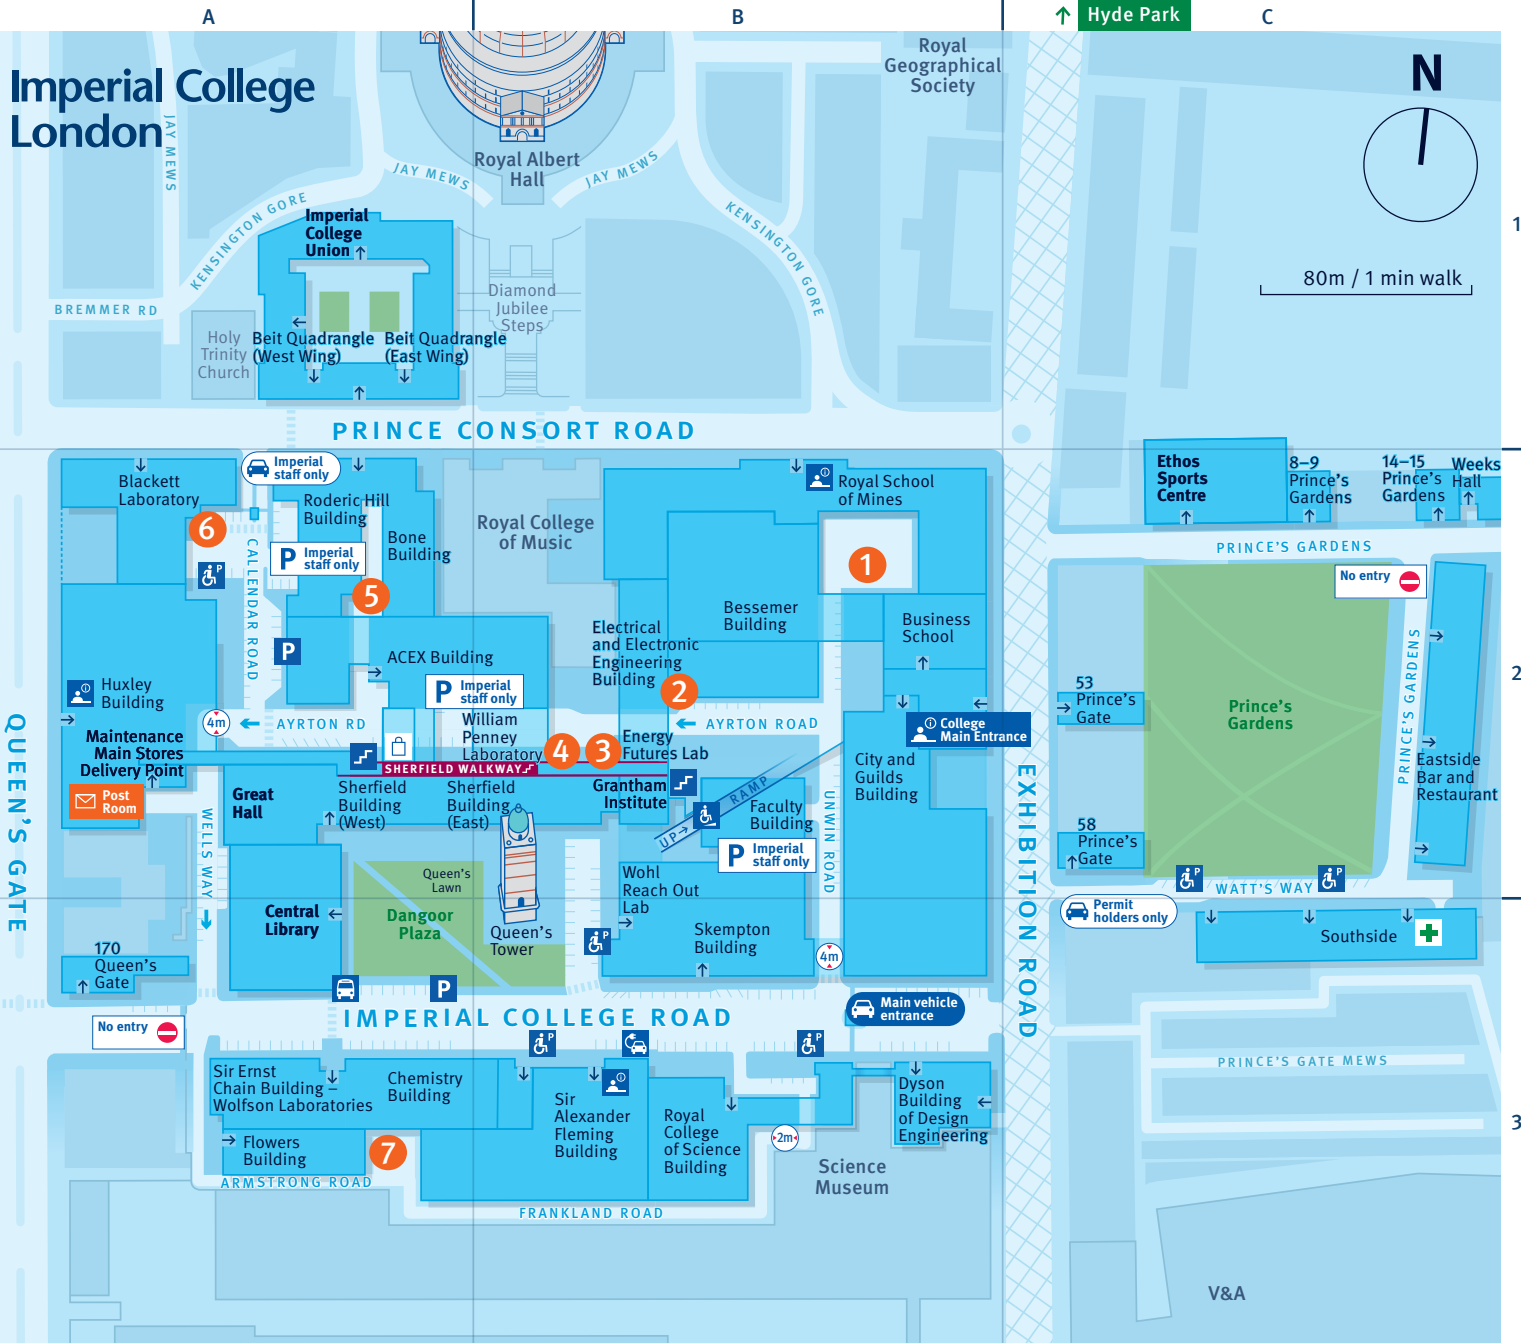

## SOUTH KENSINGTON

## Campus map for drivers

### Buildings

- C2 8-9 Prince's Gardens
- C2 14-15 Prince's Gardens
- C2 53 Prince's Gate
- C2 58 Prince's Gate
- A3 170 Queen's Gate
- A2 ACEX Building
- A1 Beit Quadrangle
- B2 Bessemer Building
- A2 Blackett Laboratory
- B2 Bone Building
- B2 Business School
- A3 Central Library
- B2 Chemistry Building
- B2 City and Guilds Building
- B2 College Main Entrance
- B2 Dalby Court
- B3 Dyson Building of Design Engineering
- C2 Eastside Bar and Restaurant
- B2 Electrical and Electronic Engineering Building
- B2 Energy Futures Lab
- C2 Ethos Sports Centre
- B2 Faculty Building
- A3 Flowers Building
- B2 Grantham Institute
- A2 Great Hall
- A2 Huxley Building
- A1 Imperial College Union
- A2 Maintenance Main Stores Delivery Point
- B3 Queen's Tower
- A2 Roderic Hill Building
- B2 Royal School of Mines
- B3 Royal College of Science Building
- A2 Sheffield Building (East)
- A2 Sheffield Building (West)
- B3 Sir Alexander Fleming Building
- A3 Sir Ernst Chain Building - Wolfson Laboratories
- B3 Skempton Building
- C3 Southside
- C2 Weeks Hall
- B2 William Penney Laboratory
- B2 Wohl Reach Out Lab

### Key

- Vehicle entrance
- Height/width restriction
- One-way road
- Parking
- Accessible parking
- Electric car charging point
- Campus shuttle pick-up/drop off point
- Staffed reception
- Building entrance
- Imperial College Union Shop
- Health Centre
- Steps
- Ramp