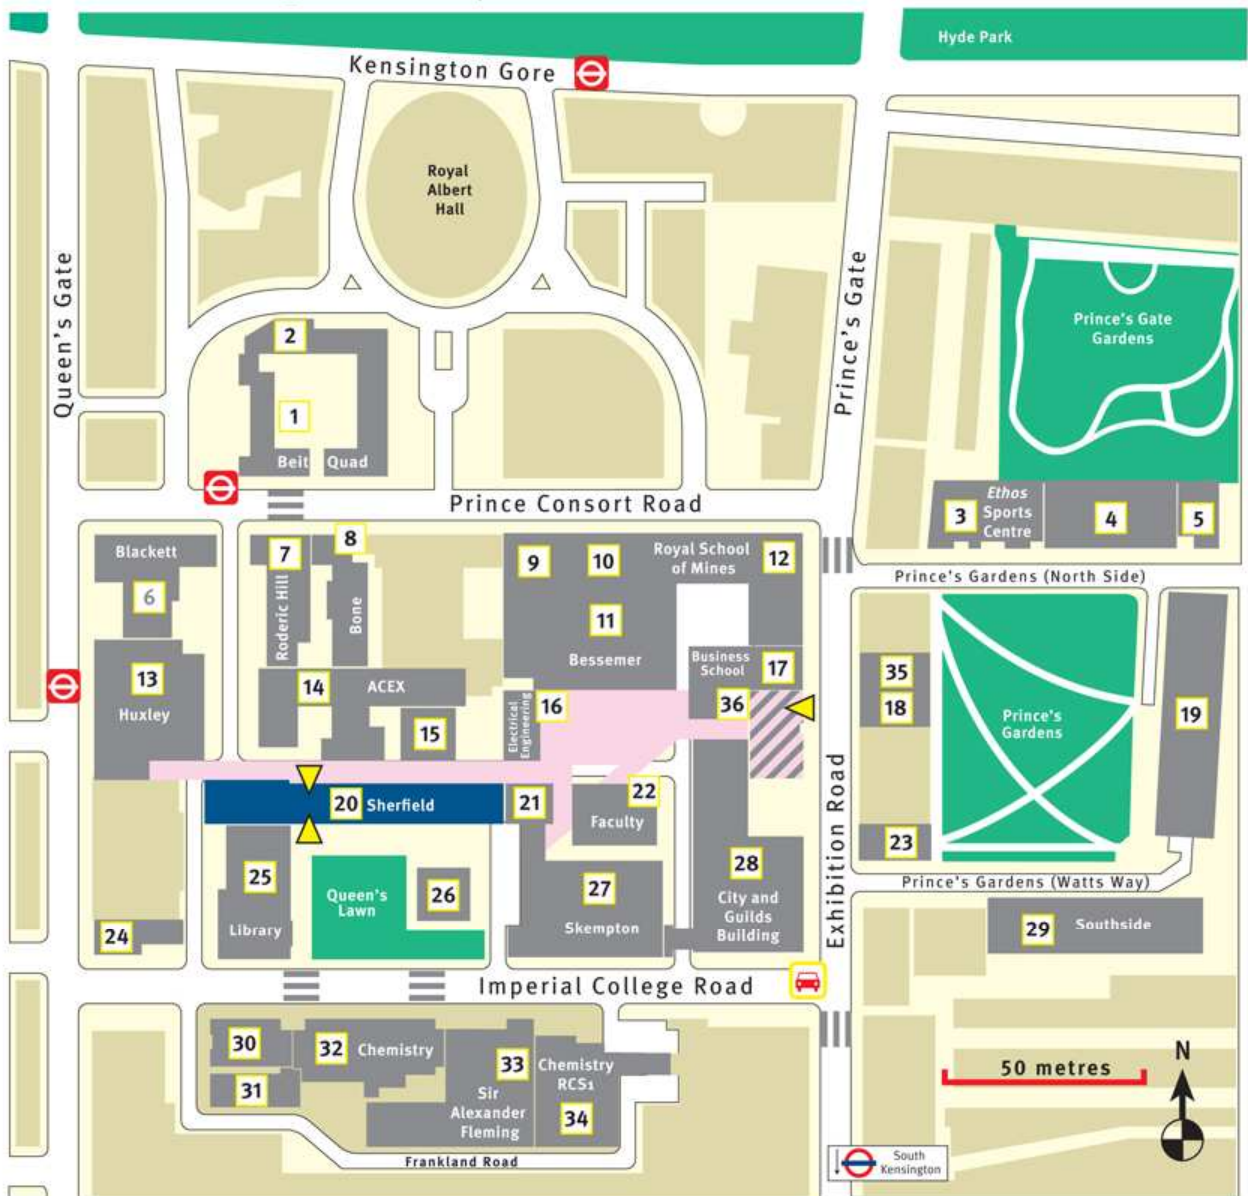

South Kensington Campus

- Main walkway
- Main entrance
- Buildings where wheelchair access is not possible at this time
- South Kensington Underground
- Bus stops
- Building entrances
- Vehicle entrance

1	Beit Quadrangle	12	Goldsmiths Building	21	Grantham Institute for Climate Change	30	Sir Ernst Chain Building – Wolfson Laboratories
2	Imperial College Union	13	Huxley Building	22	Faculty Building	31	Flowers Building
3	<i>Ethos</i> Sports Centre	14	ACE Extension	23	58 Prince's Gate	32	Chemistry Building
4	Prince's Gdns, North Side Garden Hall	15	William Penney Laboratory	24	170 Queen's Gate	33	Sir Alexander Fleming Building
5	Weeks Hall	16	Electrical Engineering	25	Central Library	34	Chemistry RCS1
6	Blackett Laboratory	17	Business School	26	Queen's Tower	35	52 Prince's Gate
7	Roderic Hill Building	18	53 Prince's Gate	27	Skempton Building	36	Alumni Visitor Centre
8	Bone Building	19	Eastside	28	City and Guilds Building		
9	Royal School of Mines	20	Sherfield Building	29	Southside		
10	Aston Webb		Student Hub				
11	Bessemer Building		Conference Office				